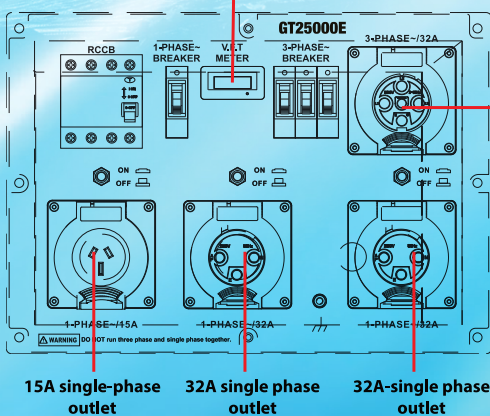

Lifting arm for easy moving

large Capacity 65L Fuel Tank

Robust industrial frame

Industrial Air Cleaner and Muffler System

Convenient carry handles

1x
THREE PHASE
(32A) OUTLETS

3x
SINGLE PHASE
(15A & 32A)

Digital Volt-Frequency-Time Meter

Solid Wheels for Rugged Portability

Single Phase - 230V

OUTPUT (Max)	AMPS (Max)	OUTPUT (Rated)	ENGINE TYPE	dBA RATING	STARTING SYSTEM	FUEL TANK CAPACITY	RUN TIME	LOW OIL ALERT	POWER OUTLETS	DIGITAL HR METER	L x W x H (mm)	WEIGHT
18000W	32	17000W	4 Stroke OHV	82	Electric	65L	8.5hrs	✓	4	✓	1000x690x1150	247kg